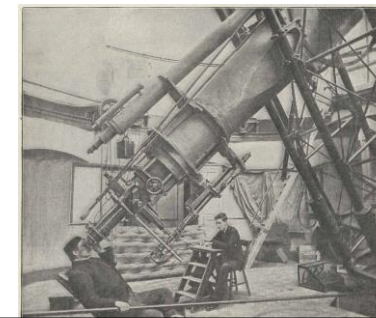

Date began
1767

Time active
257

Date end
...

Impact

Smoggy Greenwich

Summary:

Date began
~1800

Time active
~155

Date end
~1955

Impact

Great Equatorial Telescope

Summary:

Date began
1893

Time active
131

Date end
...

Impact