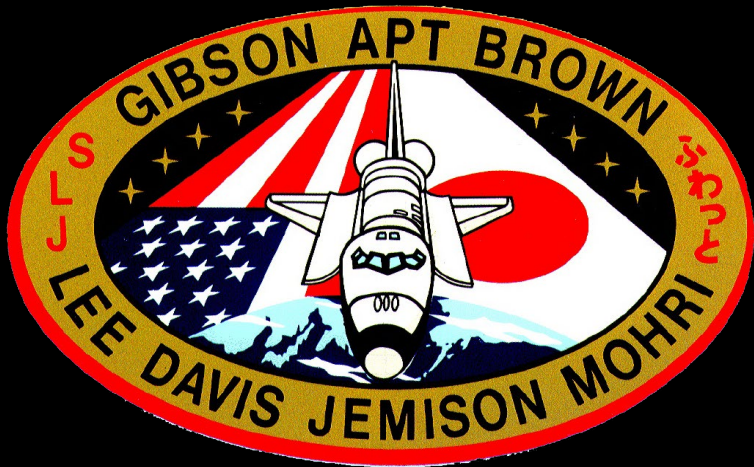

Examples of mission patches

Astronauts have logos designed for their specific mission. They wear these on their spacesuits. They often include the name of the mission, the people that went with them, pictures of the spacecraft used, or the location they travelled to.

Can you see the
mission patch on Mae
Jemison's space suit?

Mission badge for Gemini 4

James McDivitt and Ed White used this when they went to space in 1965. It was the first time an American did a spacewalk, can you see the astronaut leaving the spacecraft in the picture?